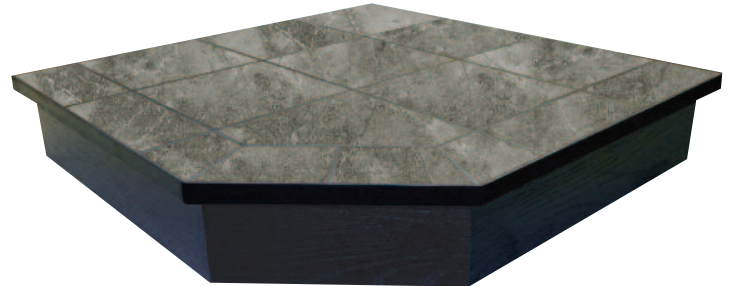

Glacier Gray (PCGG)
With Black Metal Edge 6" Pedestal with Tricorn Black Lacquer

Pedestal Stains and Finishes

Dimensions

Standard 2 LOP Dimensions

Size	A	B	C	D	E
32 x 32	32 3/4	28 1/4	6 1/4	24	32 3/4
36 x 36	36 3/4	30 3/4	8 1/2	24 3/4	36 3/4
40 x 40	40	31	12 3/4	22	40
48 x 48	48 3/4	36 3/4	16 3/4	25	48 3/4
52 x 52	52 3/4	40 1/4	16 3/4	29	52 3/4
56 x 56	56 3/4	44 3/4	16 3/4	32 1/2	56 3/4
60 x 60	60 3/4	48 1/2	16 3/4	37 1/2	60 3/4

Single LOP Corner Dimensions

Size	A	B	C	D
32 x 32	32 3/4	22	14 3/4	38 1/4
36 x 36	36 3/4	25	16 3/4	43 1/2
40 x 40	40	28 1/2	16 1/4	48 1/4
48 x 48	48 3/4	36 1/2	16 3/4	60
52 x 52	52 3/4	34 1/2	24 3/4	62
54 x 54	54 3/4	37 1/2	24 3/4	64 1/2
56 x 56	56 3/4	38 1/4	24 3/4	66 1/2
60 x 60	60 3/4	42 1/2	24 3/4	72 3/4

Hearth Extensions & Rectangular Shaped Dimensions

Size	A	B	C	D	E
12 x 48	48	8	6	39	12
18 x 48	48 3/4	12 1/2	6 1/2	37	18 3/4
24 x 32	32 3/4	20 1/4	6 1/2	24 1/4	24 3/4
28 x 32	32 3/4	24	6 1/2	24 1/4	28 3/4
36 x 48	48 3/4	29 1/2	8 1/2	36 1/2	36 3/4
48 x 36	36 3/4	43	8 1/2	24 1/2	48 3/4
48 x 54	48 3/4	42 1/2	17	24 1/2	54 3/4
54 x 48	54 3/4	36 1/2	17	30 1/2	48 3/4
52 x 56	56 3/4	40 1/2	17	32 1/2	52 3/4

Steel band and brick boards (+/-) 1/2 inch